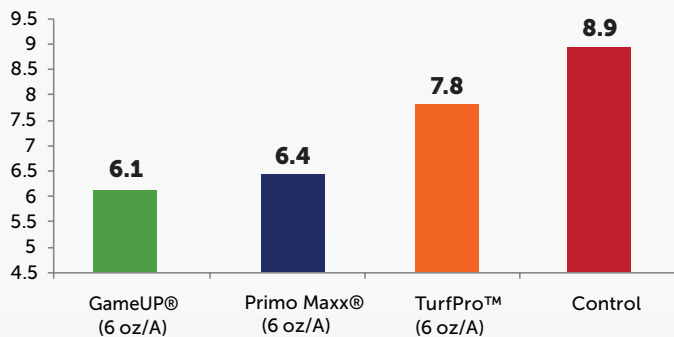

GAMEUP

PLANT GROWTH REGULATOR

Game Up® is an enhanced proprietary formulation of Trinexapac-ethyl developed to better manage growth while providing increased resistance to stressful conditions.

Each of the PERFORMANCE indicators listed below contributes to a more consistent playing surface.

SHOWED TO

- Reduce clipping yields, which results in increased labor cost savings
- Increase canopy density (NDVI)
- Increase green speed (ball roll)

USE SITES

Established turf grasses including golf course greens, tees, fairways, rough, athletic/sports fields, lawn care, residential turf and commercial lawns, cemeteries and sod farms

Clipping Yield (lbs dry tissue / M)

ACTIVE INGREDIENTS

Trinexapac-ethyl

ADJUVANT RECOMMENDATION

f @LOVELANDPRODUCTS

t @GROWLOVELAND

@LOVELANDPRODUCTS

ALWAYS READ AND FOLLOW LABEL DIRECTIONS.

© 2021 Loveland Products, Inc. All Rights Reserved. All of the trademarks and service marks displayed are marks of their respective owners. Check State Registration to make sure product is registered in your state. XXXX_L0622